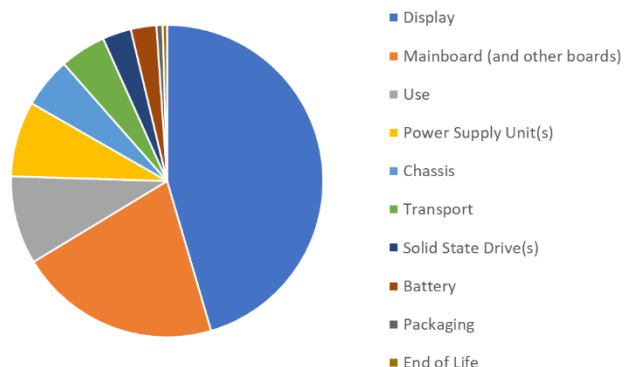

Product carbon footprint by percentage

For transparency about the uncertainty introduced through the streamlined calculations, the box plot indicate the uncertainty in relation of different scenarios input in the tool.