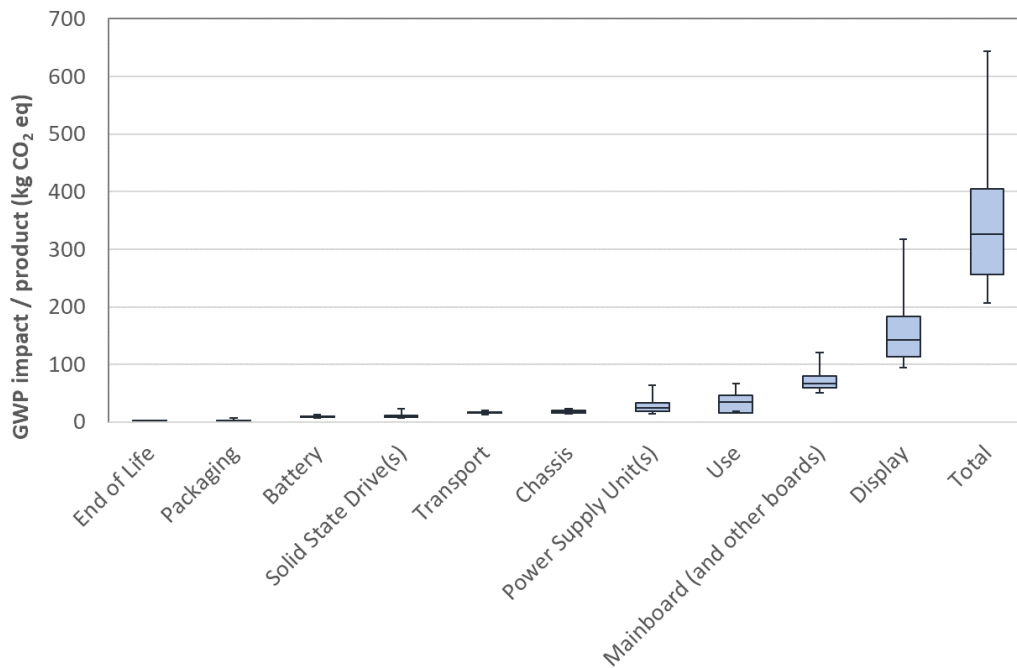

Product carbon footprint (kg CO₂ eq)

General Information

Product Weight (excluded accessory and packaging)	1.59 kg
Panel Size	14"
Energy Demand (Yearly TEC)	15.83 kWh
Product Lifetime	4 years
Final Assembly in China and use in Europe	

About the Data

The product carbon footprint was calculate using the Product Attribute to Impact Algorithm model, Notebook tool, version 1.3.2, copyright by the ICT Benchmarking collaboration including the Massachusetts Institute of Technology's Materials Systems Laboratory and partners.

The LCA result strongly influenced by the assumptions made and PAIA tools are not configured to allow for simultaneous simulation, it is not recommended that PAIA results be used in comparisons.

Disclaimer

All estimates of carbon footprint are uncertain. This information sheet contains a description of the carbon footprint data for this declared product, which is based on estimates of the current state of the product life cycle, but is subject to known or unknown risks or uncertainties, so actual results may be different from the statement. The information contained herein is subject to change without notice and Acer Inc. shall not be liable for technical or editorial errors or omissions contained herein.